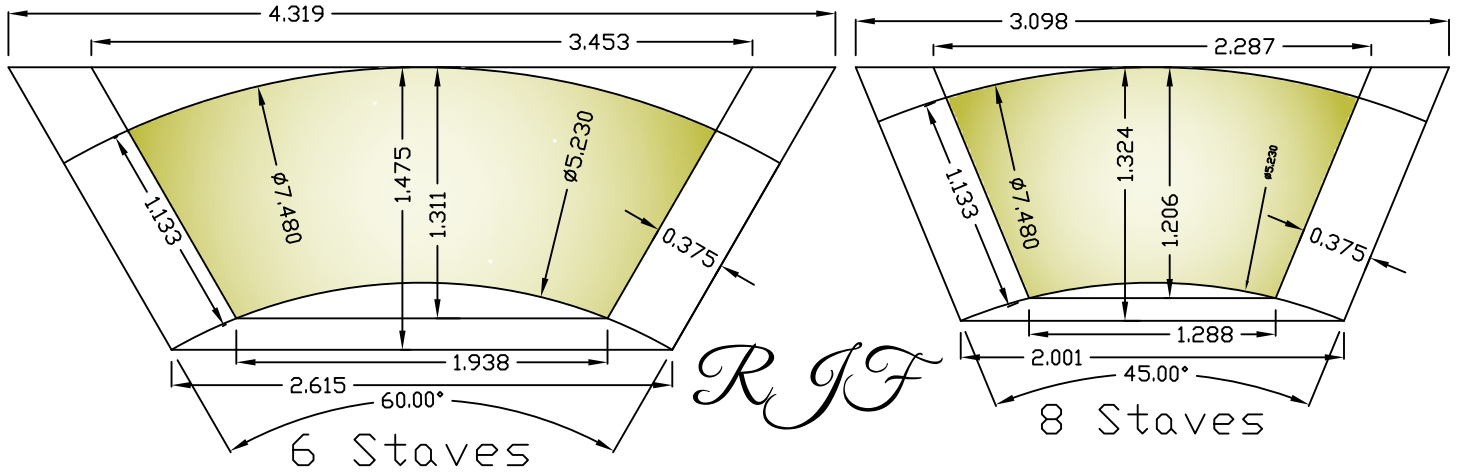

Bravery Bead Box - Staves R J F 2019-01-12 with 3/4" Boards between them

Full Size

Staves2