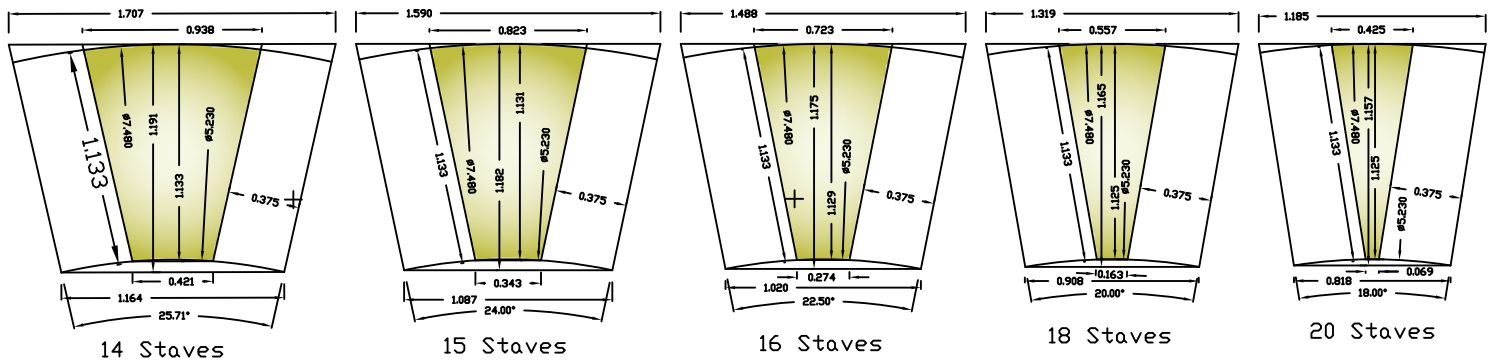

Bravery Bead Box - Staves R J F 2019-01-12 with 3/4" Boards between them

Full Size

Staves2