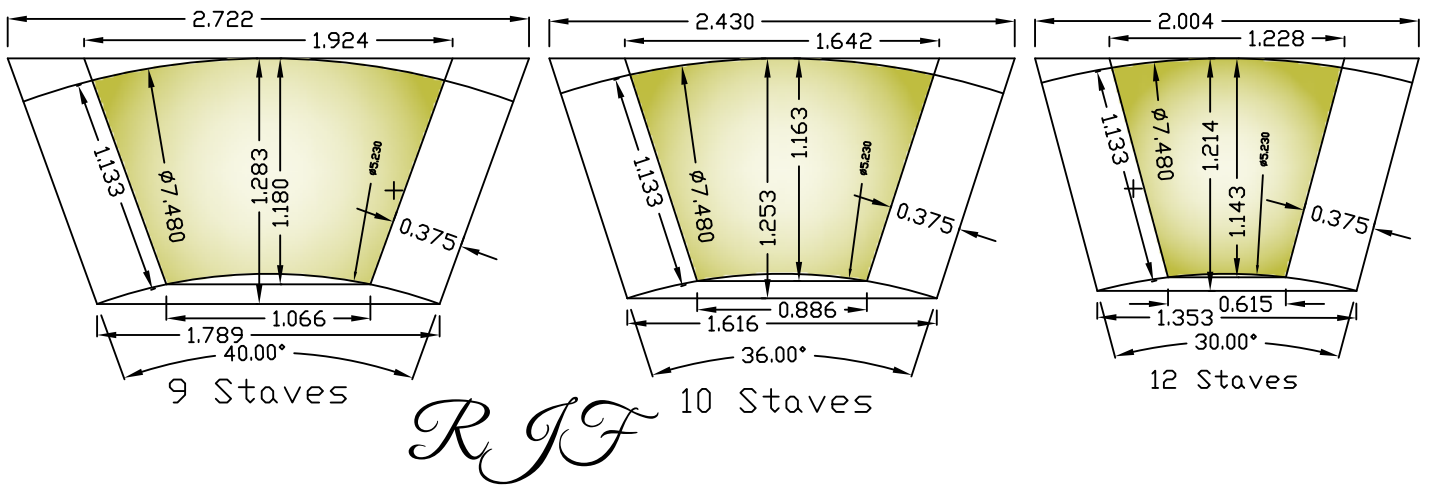

Bravery Bead Box - Staves R J F 2019-01-12 with 3/4" Boards between them

Full Size

Staves2